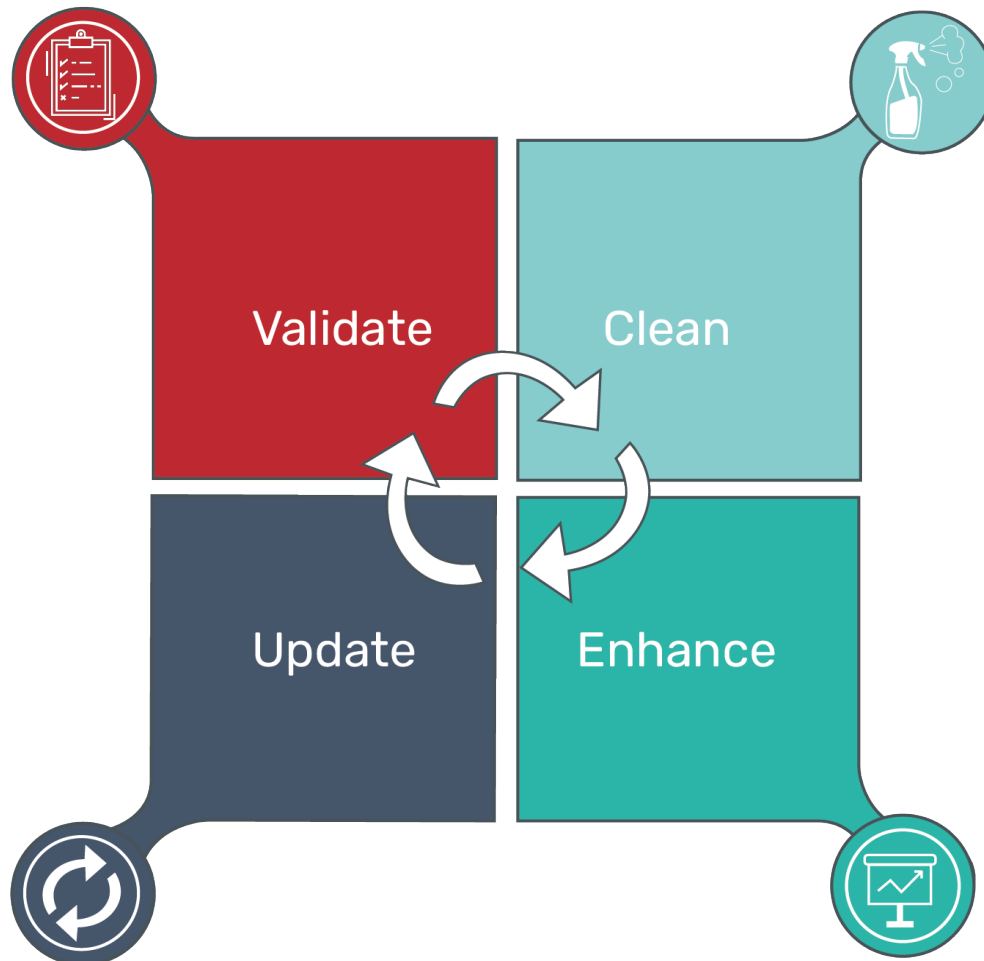

REaD>Online from REaD Group

REaD>Online is a market leading online platform that enables you to efficiently and effectively manage and maximise the value of your customer and prospect data.

Providing access to the most comprehensive and trusted data available in the UK, the REaD>Online platform from REaD Group is the number one choice to **validate, clean, update** and **enhance** your data.

Why use REaD>Online from REaD Group?

- Easily and efficiently maintain the accuracy, completeness and usability of your customer and prospect data
- Reduce the costs and risk caused by incorrect data
- Maximise data quality to enhance targeting and results
- Effectively standardise your data to improve matching
- Quick and easy sign up process - simply register online and you'll be ready to go
- You select only the services you wish to use to suit your requirements
- Flexible payment options - set up a credit account or by 'pay as you go' by credit card